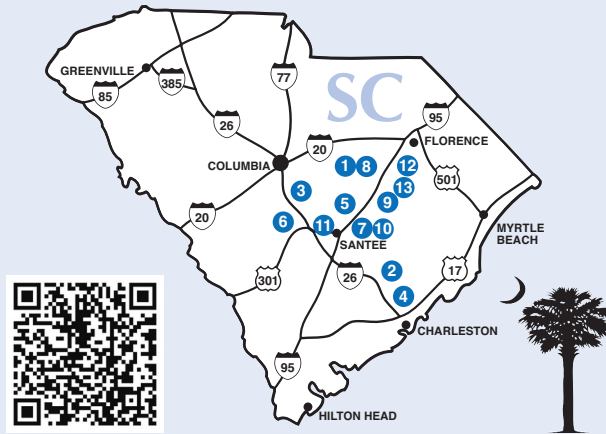

SANTEE COOPER COUNTRY SOUTH CAROLINA

GOLF COURSE MAP AND AREA COURSES

GOLF COURSES	PHONE
1. Beech Creek Golf Club	(803) 499-4653
2. Berkeley Country Club	(843) 761-4880
3. Calhoun Country Club	(803) 823-2465
4. Crowfield Golf & C.C.	(843) 764-4618
5. Foxboro Golf Club	(803) 478-7000
6. Hillcrest Golf Club	(803) 533-6030
7. Lake Marion Golf Course	(803) 854-2554
8. The Links at Lakewood	(803) 481-5700
9. The Players Course at Wyboo	(803) 478-2500
10. Santee Cooper Country Club	(803) 854-2467
11. Santee National Golf Club	(803) 854-3531
12. Shannon Greens Golf Club	(803) 435-8752
13. Wyboo Golf Club	(803) 478-7899

MILEAGE TO SANTEE, SC

CITY	MILEAGE	CITY	MILEAGE
Atlanta, GA	275	Jacksonville, FL	250
Charleston, SC	60	Knoxville, TN	305
Charlotte, NC	154	Louisville, KY	315
Chicago, IL	922	Myrtle Beach, SC	120
Cincinnati, OH	556	New York, NY	717
Cleveland, OH	700	Philadelphia, PA	610
Columbus, OH	620	Pittsburgh, PA	673
Detroit, MI	824	Richmond, VA	381
Greenville, SC	161	Savannah, GA	110
Hilton Head, SC	121	Toronto, CAN	1008
Indianapolis, IN	665	Washington, DC	480

AVERAGE TEMPERATURES

MONTH	HIGH/LOW	MONTH	HIGH/LOW
January	56/33	July	90/70
February	59/35	August	91/69
March	67/42	September	85/64
April	77/50	October	76/50
May	84/59	November	67/41
June	89/66	December	59/35