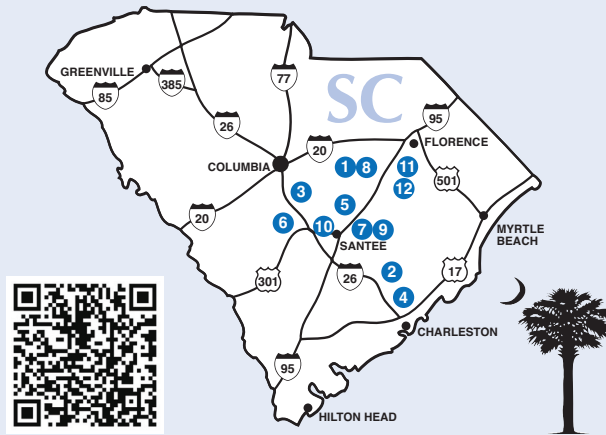

GOLF & BEYOND

Outdoor adventure and scenic beauty abound in our five county Santee Cooper Country region (Berkeley, Calhoun, Clarendon, Orangeburg and Sumter).

Golf in Santee Cooper Country may well be one of the best kept secrets of the sunbelt. Lovers of the game are well pleased with the variety of courses in the area. Within a 45 minute drive of Santee, golfers can choose among 12 championship courses.

World class fishing can also be found in the region, which boasts two lakes, two rivers, two canals, a vast swamp and 450 miles of shoreline. Lakes Marion and Moultrie are famous as the home of the landlocked striped bass, plus there's largemouth, crappie, bream and catfish. Additionally, sportsmen taking time out from fishing or golf can hunt the prime fields and woodlands in Santee Cooper Country.

Come to Santee Cooper Country and explore each of our counties to discover for yourself what they have to offer.

Photo: Santee Cooper Country Club

SANTEE COOPER COUNTRY SOUTH CAROLINA

GOLF COURSE MAP AND AREA COURSES

MILEAGE TO SANTEE, SC

CITY	MILEAGE	CITY	MILEAGE
Atlanta, GA	275	Jacksonville, FL	250
Charleston, SC	60	Knoxville, TN	305
Charlotte, NC	154	Louisville, KY	315
Chicago, IL	922	Myrtle Beach, SC	120
Cincinnati, OH	556	New York, NY	717
Cleveland, OH	700	Philadelphia, PA	610
Columbus, OH	620	Pittsburgh, PA	673
Detroit, MI	824	Richmond, VA	381
Greenville, SC	161	Savannah, GA	110
Hilton Head, SC	121	Toronto, CAN	1008
Indianapolis, IN	665	Washington, DC	480